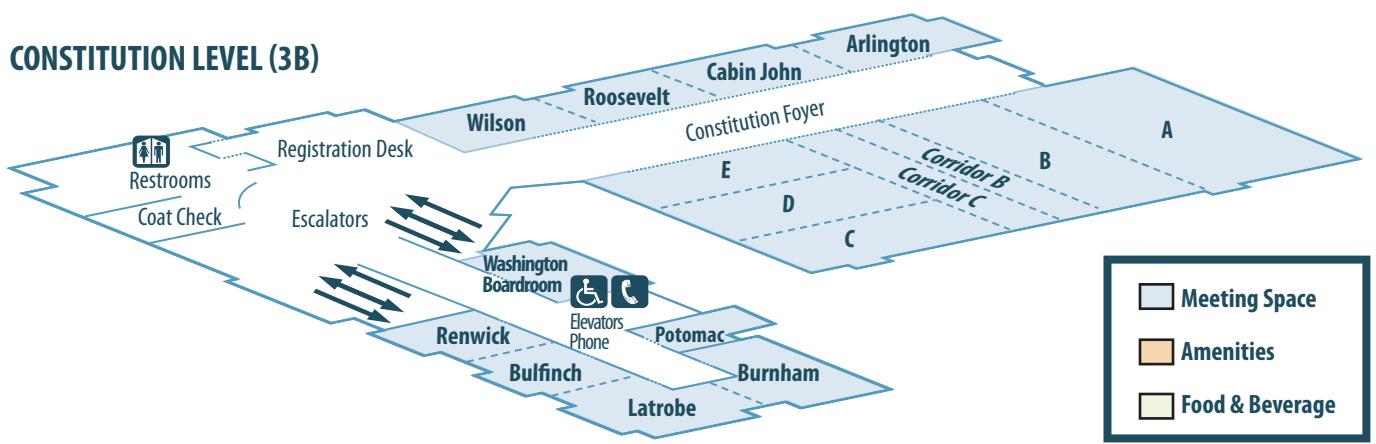

Grand Hyatt Washington

FLOOR PLANS

Grand Hyatt Washington

DIRECTIONS

From Washington National Airport: 15 minutes by car/taxi or Metro subway to Metro Center (accessible from hotel lobby). From Dulles International Airport: 45 minutes by car/taxi. Amtrak train to Union Station: 12 minutes, Metro subway to Metro Center (accessible from hotel lobby) or 5-6 minutes by car/taxi.

Grand Hyatt Washington

FLOOR PLANS