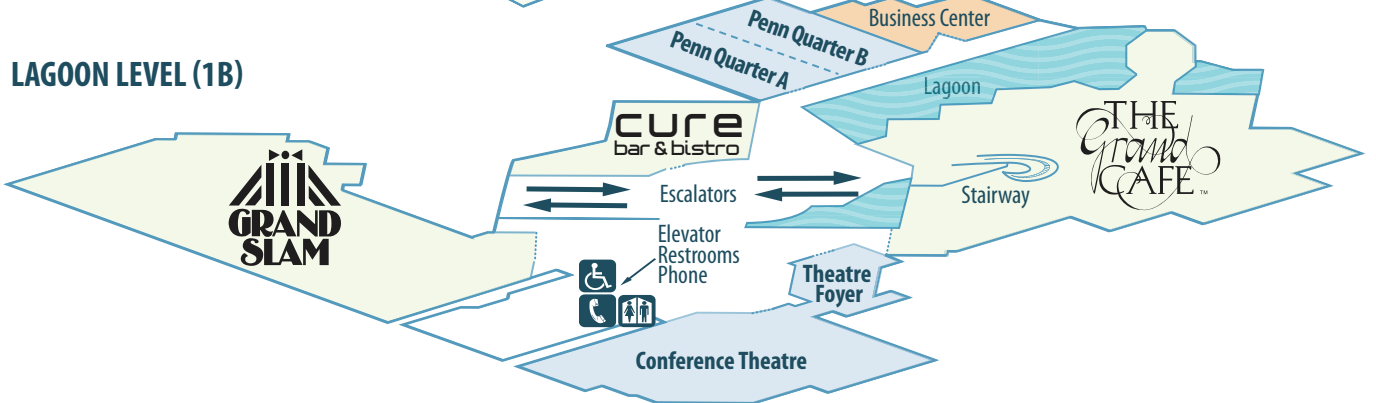

Grand Hyatt Washington

FLOOR PLANS

Grand Hyatt Washington

DIRECTIONS

From Washington National Airport: 15 minutes by car/taxi or Metro subway to Metro Center (accessible from hotel lobby). From Dulles International Airport: 45 minutes by car/taxi. Amtrak train to Union Station: 12 minutes, Metro subway to Metro Center (accessible from hotel lobby) or 5-6 minutes by car/taxi.

Grand Hyatt Washington

FLOOR PLANS