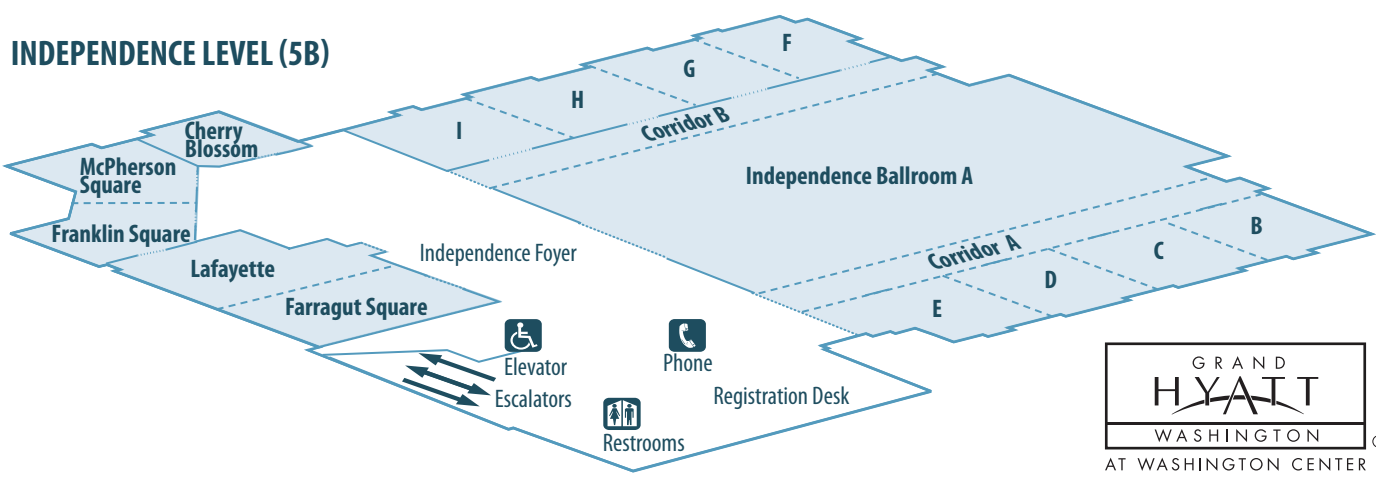

Grand Hyatt Washington

FLOOR PLANS

Grand Hyatt Washington

DIRECTIONS

From Washington National Airport: 15 minutes by car/taxi or Metro subway to Metro Center (accessible from hotel lobby). From Dulles International Airport: 45 minutes by car/taxi. Amtrak train to Union Station: 12 minutes, Metro subway to Metro Center (accessible from hotel lobby) or 5-6 minutes by car/taxi.

Grand Hyatt Washington

FLOOR PLANS