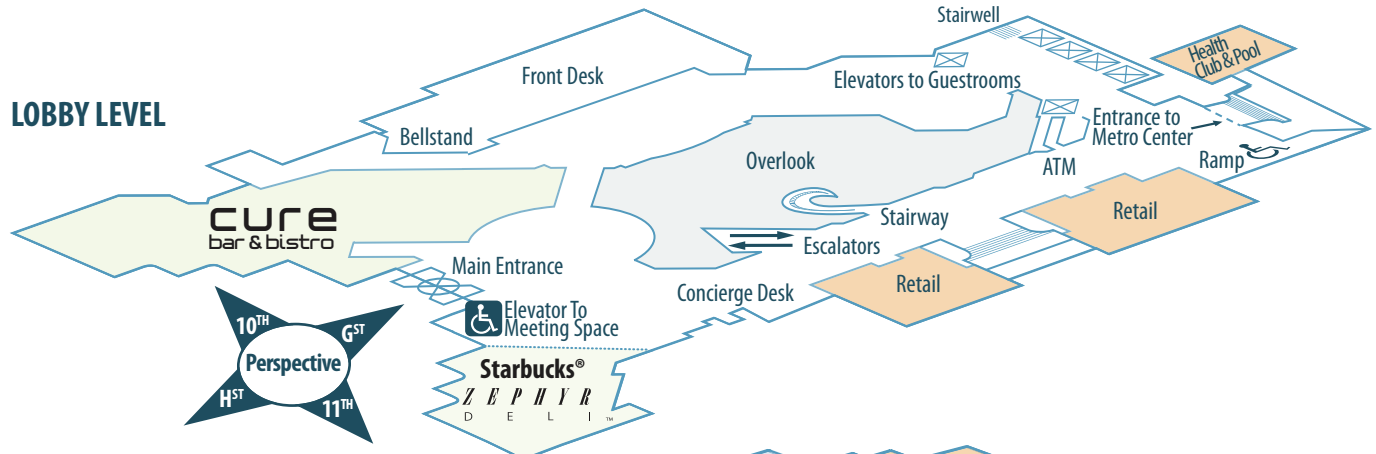

Grand Hyatt Washington

FLOOR PLANS

Grand Hyatt Washington

DIRECTIONS

From Washington National Airport: 15 minutes by car/taxi or Metro subway to Metro Center (accessible from hotel lobby). From Dulles International Airport: 45 minutes by car/taxi. Amtrak train to Union Station: 12 minutes, Metro subway to Metro Center (accessible from hotel lobby) or 5-6 minutes by car/taxi.

Grand Hyatt Washington

FLOOR PLANS