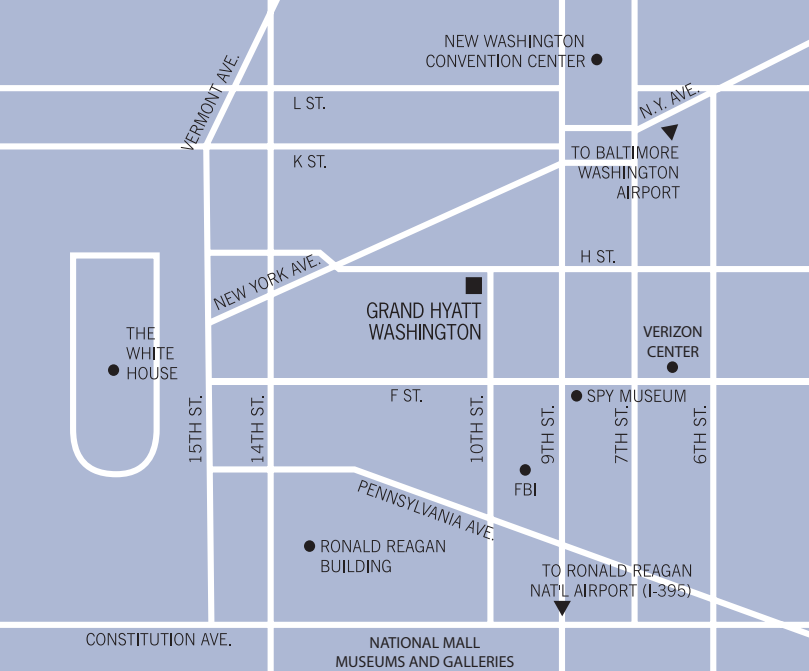

Grand Hyatt Washington

FLOOR PLANS

Grand Hyatt Washington

DIRECTIONS

From Washington National Airport: 15 minutes by car/taxi or Metro subway to Metro Center (accessible from hotel lobby). From Dulles International Airport: 45 minutes by car/taxi. Amtrak train to Union Station: 12 minutes, Metro subway to Metro Center (accessible from hotel lobby) or 5-6 minutes by car/taxi.